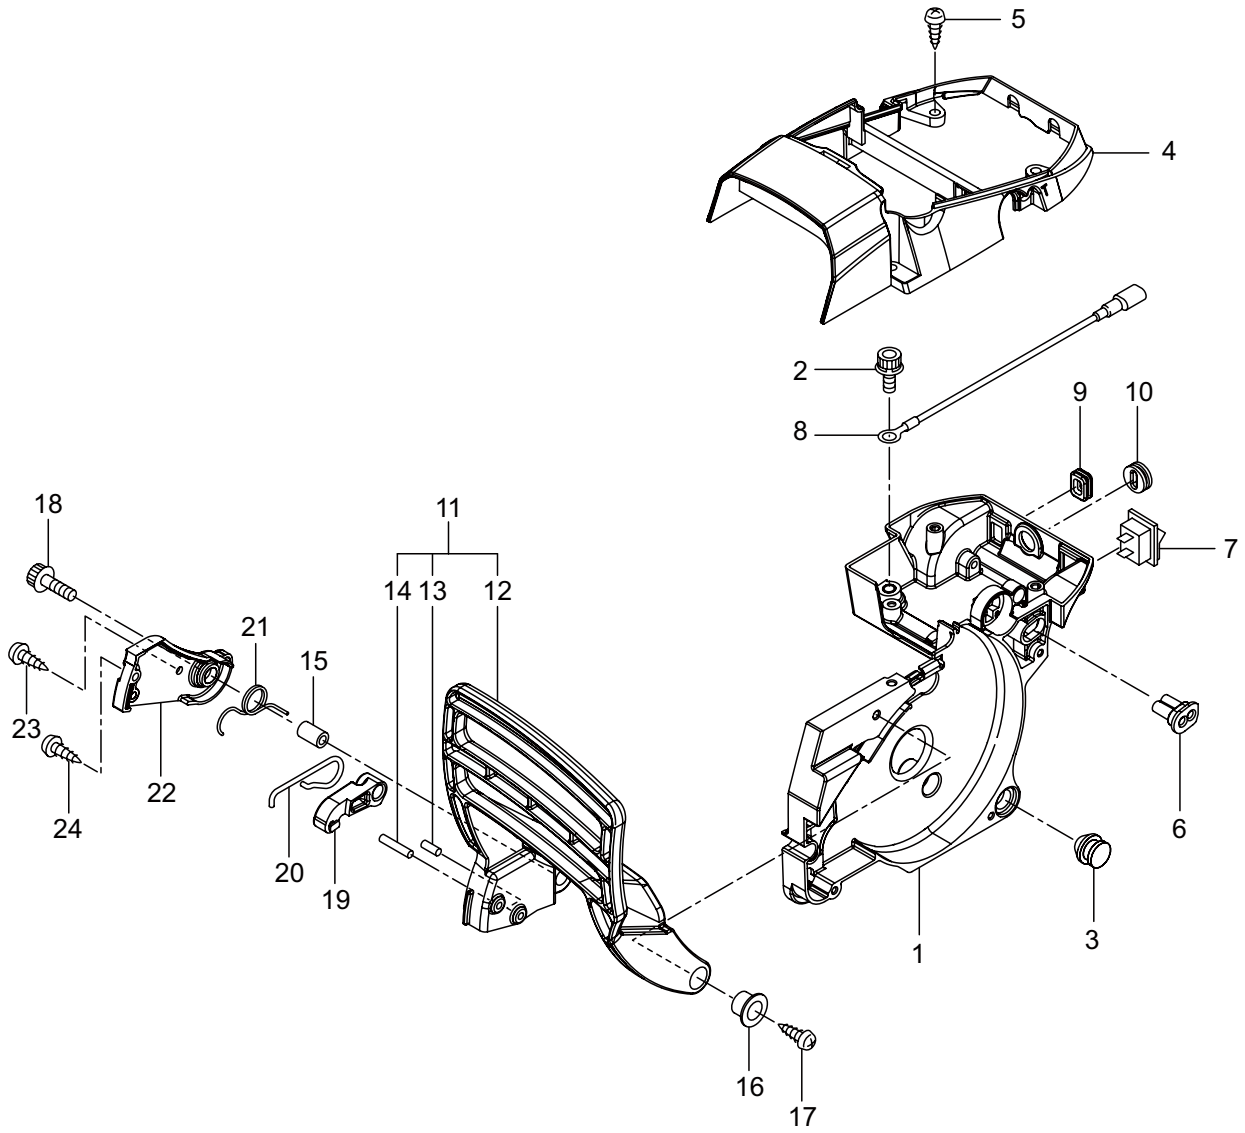

6. MCV3501S(16)-01
ENGINE CASE

Ref. No.	Part No.	Part Name	Q'ty	Remarks
6-1	285939	Engine Case	1	
6-2	281714	Cap Screw	5	M5x20
6-3	285888	Cushion	1	
6-4	285942	Top Cover	1	
6-5	285636	Screw	3	M5x20
6-6	275459	Guide Rubber	1	
6-7	233643	Stop Switch	1	
6-8	272851	Lead	1	
6-9	285903	Grommet	1	
6-10	285926	Grommet	1	
6-11	272852	Front Guard Ass'y	1	Incl.12-14
6-12	285943	Front Guard	1	
6-13	272853	Pin	1	4x11.8
6-14	272854	Pin	1	4x23.8
6-15	272979	Collar	1	
6-16	285948	Cup	1	
6-17	272855	Screw	1	5x12
6-18	273204	Screw	1	M5x25
6-19	285944	Swing Arm	1	
6-20	285945	Arm Spring	1	
6-21	285946	Return Spring	1	
6-22	285952	Front Hand Guard Cover	1	
6-23	285644	Screw	1	M4x12
6-24	285631	Screw	1	M4x16