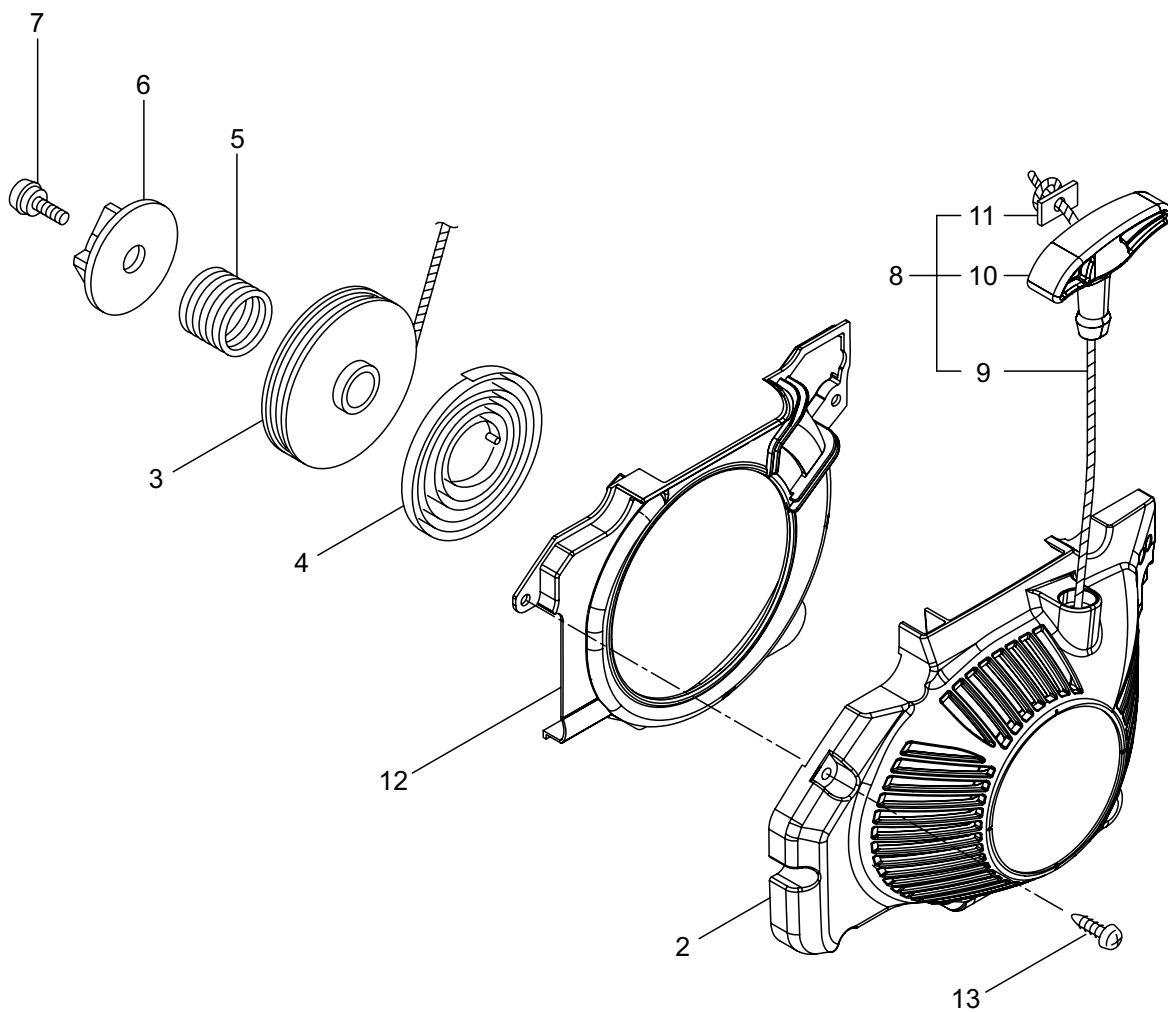

7. MCV3501S(16)-01
RECOIL STARTER

1—2~11

Ref. No.	Part No.	Part Name	Q'ty	Remarks
7-1	285940	Recoil Starter Ass'y	1	Incl.2-11
7-2	273094	Starter Case Comp	1	
7-3	272857	Reel	1	
7-4	283275	Spring Ass'y	1	
7-5	272858	Damper Spring	1	
7-6	285597	Cam Plate	1	
7-7	267213	Screw	1	
7-8	272859	Rope Ass'y	1	Incl.9-11
7-9	272860	Starter Rope	1	
7-10	285581	Starter Knob	1	
7-11	283281	Rope Stopper	1	
7-12	285941	Fan Cover	1	
7-13	285631	Screw	4	M4x16