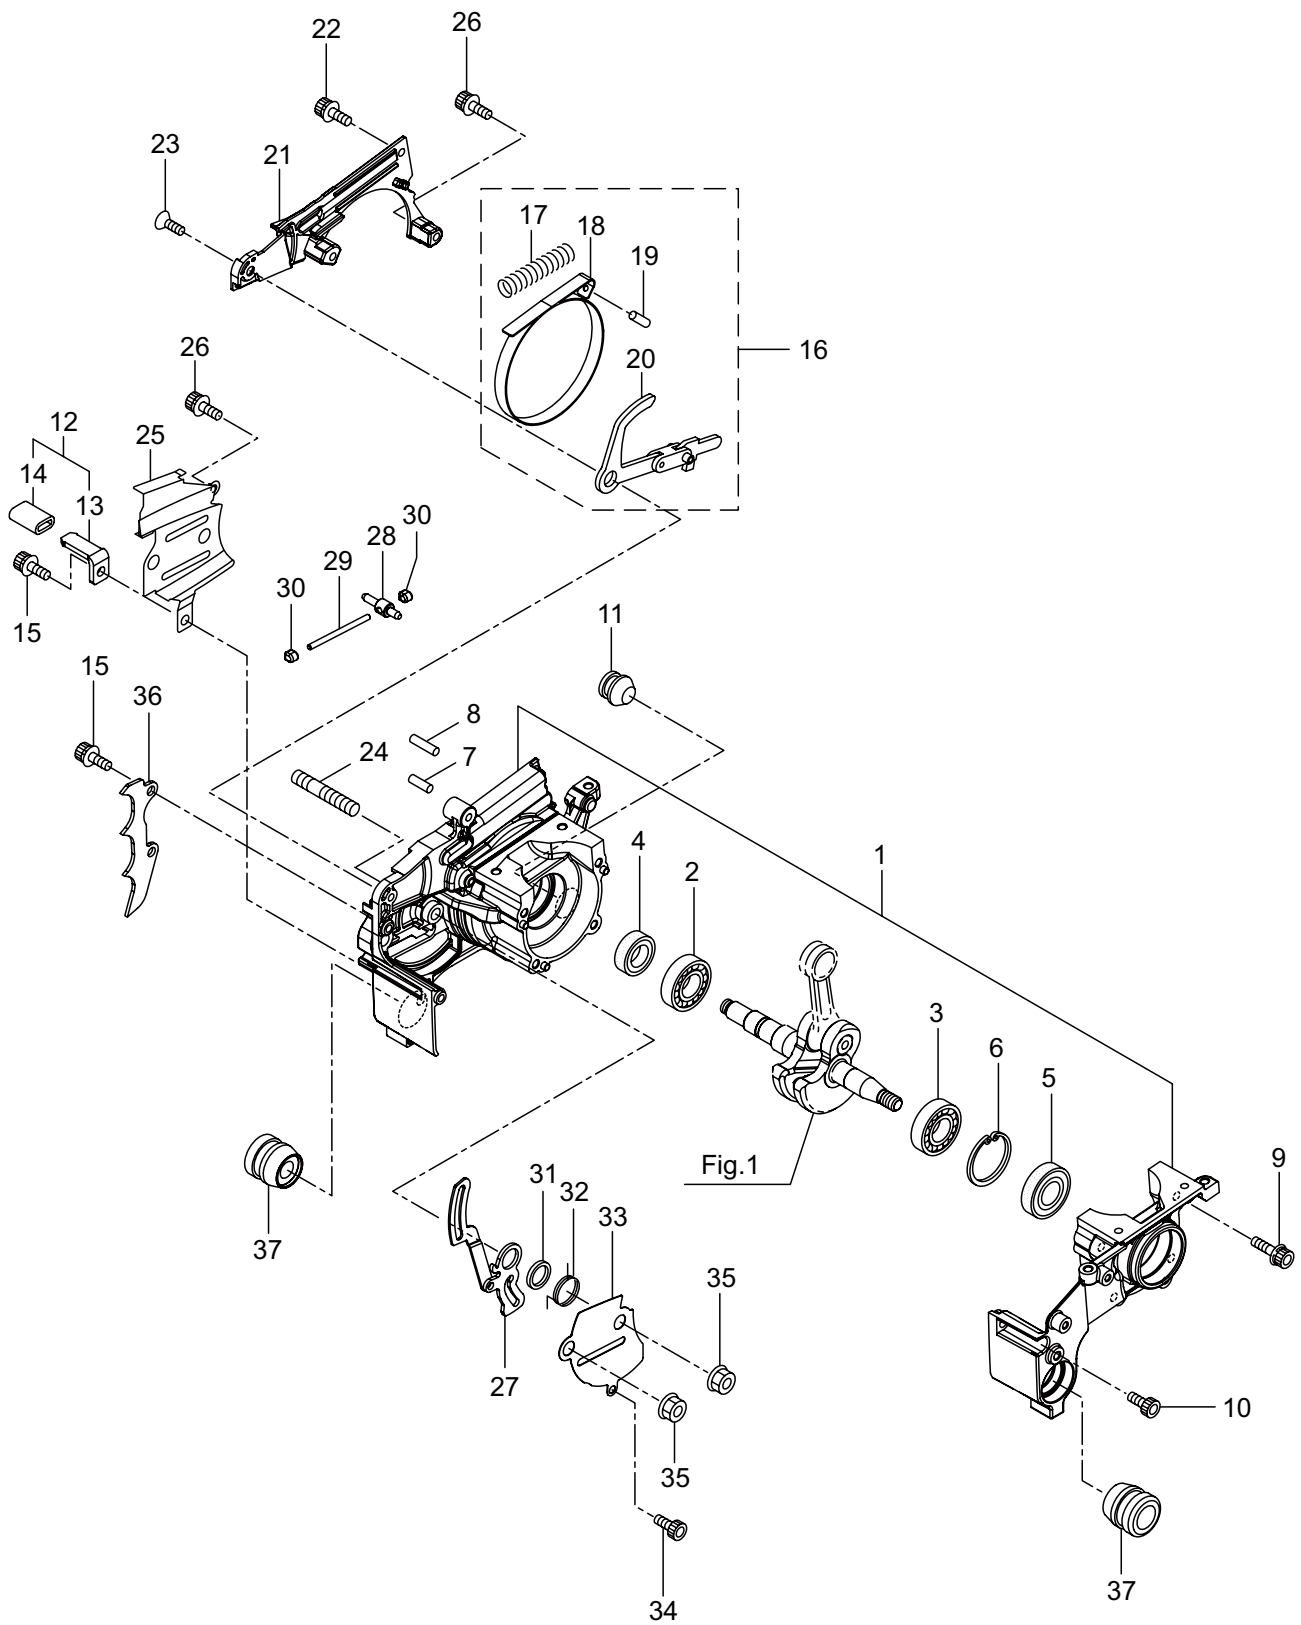

2. MCV3501S(16)-01
CRANKCASE

Ref. No.	Part No.	Part Name	Q'ty	Remarks
2-1	285858	Crankcase	1	
2-2	285863	Bearing	1	
2-3	285864	Bearing	1	
2-4	285865	Oil Seal	1	
2-5	261385	Oil Seal	1	ISCD12327
2-6	016732	Snap Ring	1	#32
2-7	285560	Pin	1	3x9.8
2-8	285529	Pin	1	3x13.8
2-9	261612	Cap Screw	4	M5x30
2-10	231871	Bolt	1	M5x12
2-11	285888	Cushion	1	
2-12	286803	Chain Catcher Ass'y	1	Incl.13,14
2-13	285583	Chain Catcher	1	
2-14	285585	Tube	1	7x10.5x18L
2-15	227817	Bolt	3	M5x12
2-16	272814	Brake Ass'y	1	Incl.17-20
2-17	285605	Spring	1	
2-18	285962	Band	1	
2-19	285560	Pin	1	3x9.8
2-20	285963	Lever Comp	1	
2-21	285960	Side Cover	1	
2-22	272817	Screw	1	M4x12
2-23	272818	Screw	1	M5x12
2-24	285970	Stud Bolt	2	
2-25	285866	Guide Plate L	1	
2-26	272816	Screw	2	M4x20
2-27	285966	Link Comp	1	
2-28	286671	Boss	1	
2-29	286672	Rod	1	
2-30	286673	Rod Guide	2	
2-31	285971	Washer	1	
2-32	273039	Spring	1	
2-33	285969	Cover	1	
2-34	272820	Screw	1	M4x8
2-35	285569	Nut	2	
2-36	285975	Spike	1	
2-37	285582	Buffer	2	

3. MCV3501S(16)-01
CLUTCH, OIL PUMP

8— 9~20

Ref. No.	Part No.	Part Name	Q'ty	Remarks
3-1	285915	Clutch Ass'y	1	Incl.2,3
3-2	285916	Clutch Shoe	3	
3-3	285917	Spring	3	
3-4	285896	Clutch Drum	1	
3-5	285625	Needle Bearing	1	10x13x10
3-6	285890	Washer	1	
3-7	285736	Nut	1	M8
3-8	272830	Oil Pump Ass'y	1	Incl.9-20
3-9	285899	Pump Body	1	
3-10	285909	Wheel Gear	1	
3-11	286801	Washer	1	t0.5 6.5x9.8
3-12	014759	O-Ring	1	P6
3-13	285551	Spring	1	
3-14	285901	Pump Cap	1	
3-15	272832	Rod	1	
3-16	285630	Screw	1	M3x8
3-17	285902	Cam	1	
3-18	272835	Screw	1	M4x40
3-19	272833	Spring Pin	1	
3-20	272834	Spring	1	
3-21	272815	Screw	2	M4x12
3-22	285891	Gear Comp	1	
3-23	285894	Bush	1	
3-24	285904	Oil Pipe A	1	
3-25	272836	Oil Pipe B	1	
3-26	261117	Clip	1	
3-27	285907	Grommet	1	
3-28	285908	Pump Cover	1	
3-29	285618	Bolt	1	M4x12
3-30	285958	Chain Case	1	
3-31	285961	Guide Plate R	1	
3-32	272873	Screw	1	M4x6
3-33	283041	Nut	2	M8