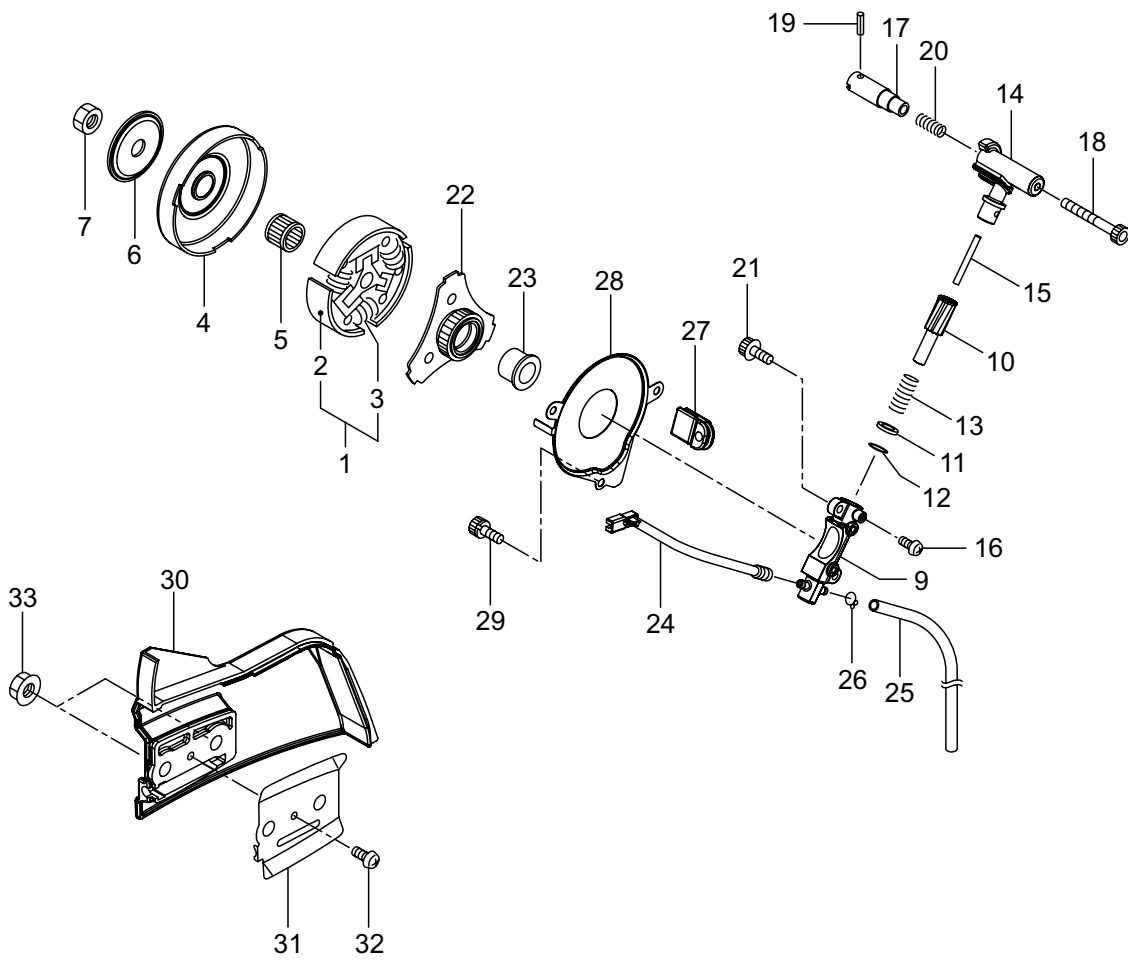

2014. 12.

P/N 523938

1. MCV3501S(16)-01
CYLINDER, CRANKSHAFT

Ref. No.	Part No.	Part Name	Q'ty	Remarks
1-1	362850	MCV3501S(16)-01	1	
1-2	272688	Cylinder	1	
1-3	275220	Gasket	1	
1-4	261250	Cap Screw	4	M5x20
1-5	285867	Crank Shaft Comp	1	
1-6	285876	Piston	1	
1-7	285880	Piston Ring	2	
1-8	285881	Piston Pin	1	
1-9	285882	Bearing	1	
1-10	285883	Clip	2	
1-11	285884	Magneto Ass'y	1	Incl.12-19
1-12	285886	Magneto Rotor	1	
1-13	274027	Ignition Coil Ass'y	1	Incl.14-19
1-14	274028	Coil	1	
1-15	272825	Cord Ass'y	1	Incl.16-19
1-16	272826	Cord	1	
1-17	261074	Plug Boot	1	
1-18	261075	Connector	1	
1-19	261072	Cap	1	
1-20	285553	Starter Pawl	2	
1-21	020299	E-Ring	2	#4
1-22	285552	Spring	2	
1-23	261076	Woodruff Key	1	3x10
1-24	261417	Nut,Rotor	1	M8
1-25	281211	Cap Screw	2	M4x20
1-26	288264	Spark Plug	1	BPMR8Y
1-27	272827	Lead	1	

3. MCV3501S(16)-01
CLUTCH, OIL PUMP

8— 9~20

Ref. No.	Part No.	Part Name	Q'ty	Remarks
3-1	285915	Clutch Ass'y	1	Incl.2,3
3-2	285916	Clutch Shoe	3	
3-3	285917	Spring	3	
3-4	285896	Clutch Drum	1	
3-5	285625	Needle Bearing	1	10x13x10
3-6	285890	Washer	1	
3-7	285736	Nut	1	M8
3-8	272830	Oil Pump Ass'y	1	Incl.9-20
3-9	285899	Pump Body	1	
3-10	285909	Wheel Gear	1	
3-11	286801	Washer	1	t0.5 6.5x9.8
3-12	014759	O-Ring	1	P6
3-13	285551	Spring	1	
3-14	285901	Pump Cap	1	
3-15	272832	Rod	1	
3-16	285630	Screw	1	M3x8
3-17	285902	Cam	1	
3-18	272835	Screw	1	M4x40
3-19	272833	Spring Pin	1	
3-20	272834	Spring	1	
3-21	272815	Screw	2	M4x12
3-22	285891	Gear Comp	1	
3-23	285894	Bush	1	
3-24	285904	Oil Pipe A	1	
3-25	272836	Oil Pipe B	1	
3-26	261117	Clip	1	
3-27	285907	Grommet	1	
3-28	285908	Pump Cover	1	
3-29	285618	Bolt	1	M4x12
3-30	285958	Chain Case	1	
3-31	285961	Guide Plate R	1	
3-32	272873	Screw	1	M4x6
3-33	283041	Nut	2	M8